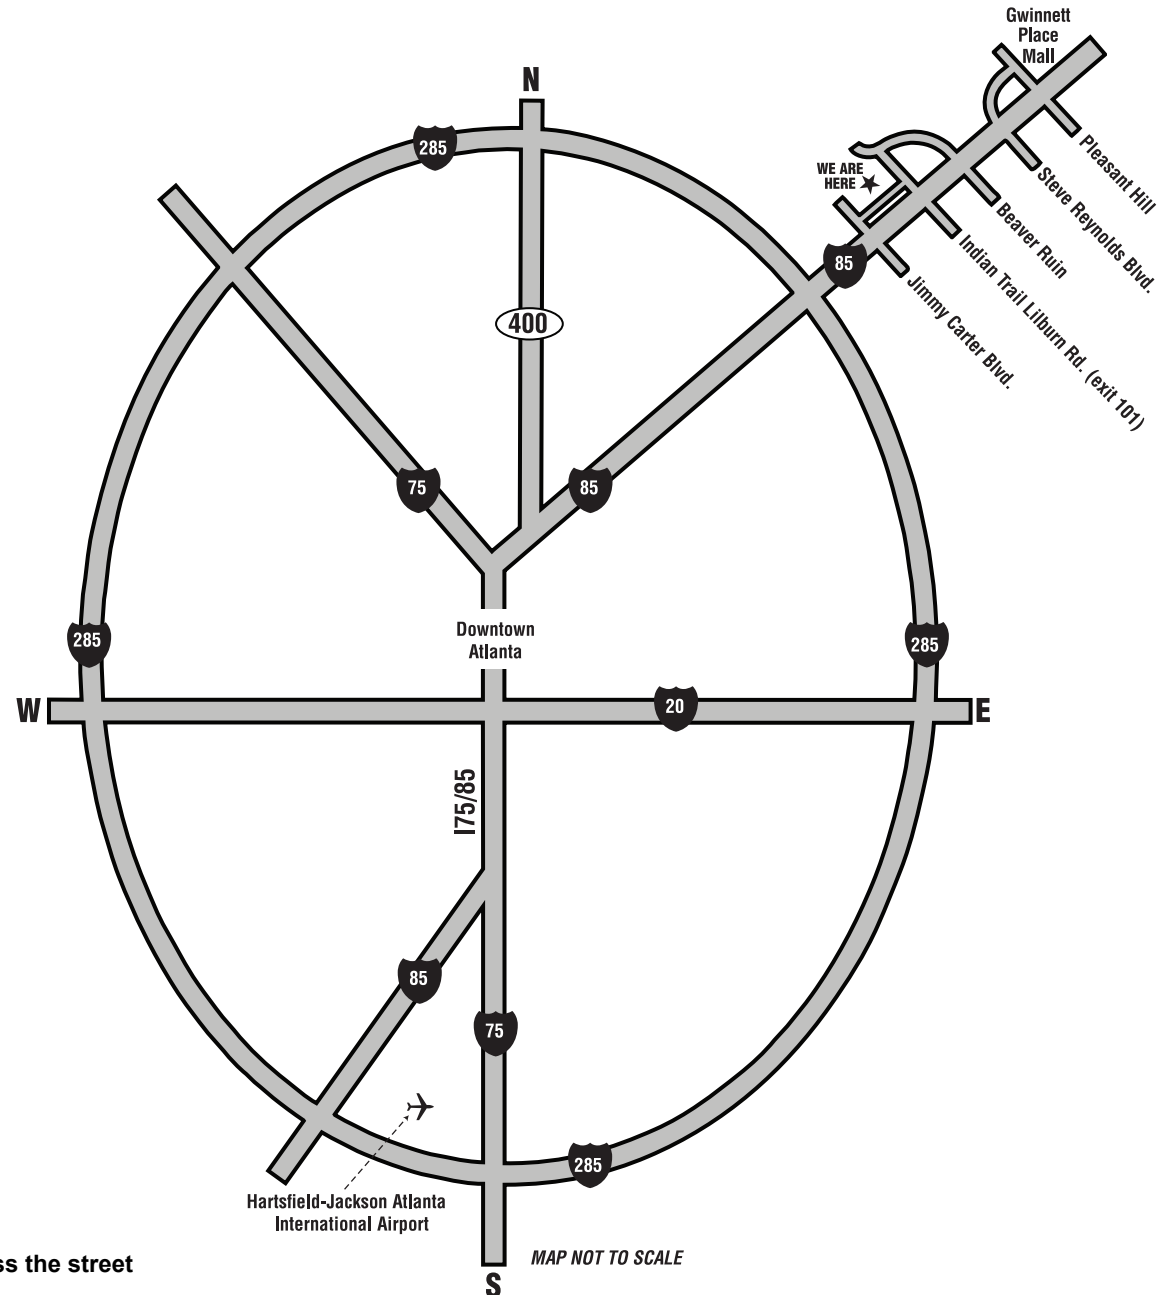

Driving DIRECTIONS

**NATIONAL SAFETY COUNCIL
5161 BROOK HOLLOW PKWY.
NORCROSS, GA 30071
770-729-0077**

TRAVELING ON I-85 NORTH

- Exit Indian Trail Lilburn Rd (exit #101)
- Turn left on Indian Trail Lilburn Rd crossing over the expressway.
- Go to 1st light at Waffle House
- Turn left onto Brook Hollow Pkwy.
- Turn immediate right into Indian Trail Center.
- Building 5161 with NSC logo.
- Parking in front and rear.
- Follow signs to NSC classrooms.

TRAVELING ON I-85 SOUTH

- Exit Indian Trail Lilburn Rd (exit #101)
- At the light, continue straight across Indian Trail Lilburn Rd onto Brook Hollow Pkwy.
- After Chevron Station, turn immediate right into Indian Trail Center.
- Building 5161 with NSC logo.
- Parking in front and rear.
- Follow signs to NSC classrooms.

Our driveway is next to the Chevron Station. We are across the street from the Waffle House. Use the Classroom door.

(Our office is in Suite 220)

Additional Parking For Classrooms Behind Building

MAP NOT TO SCALE