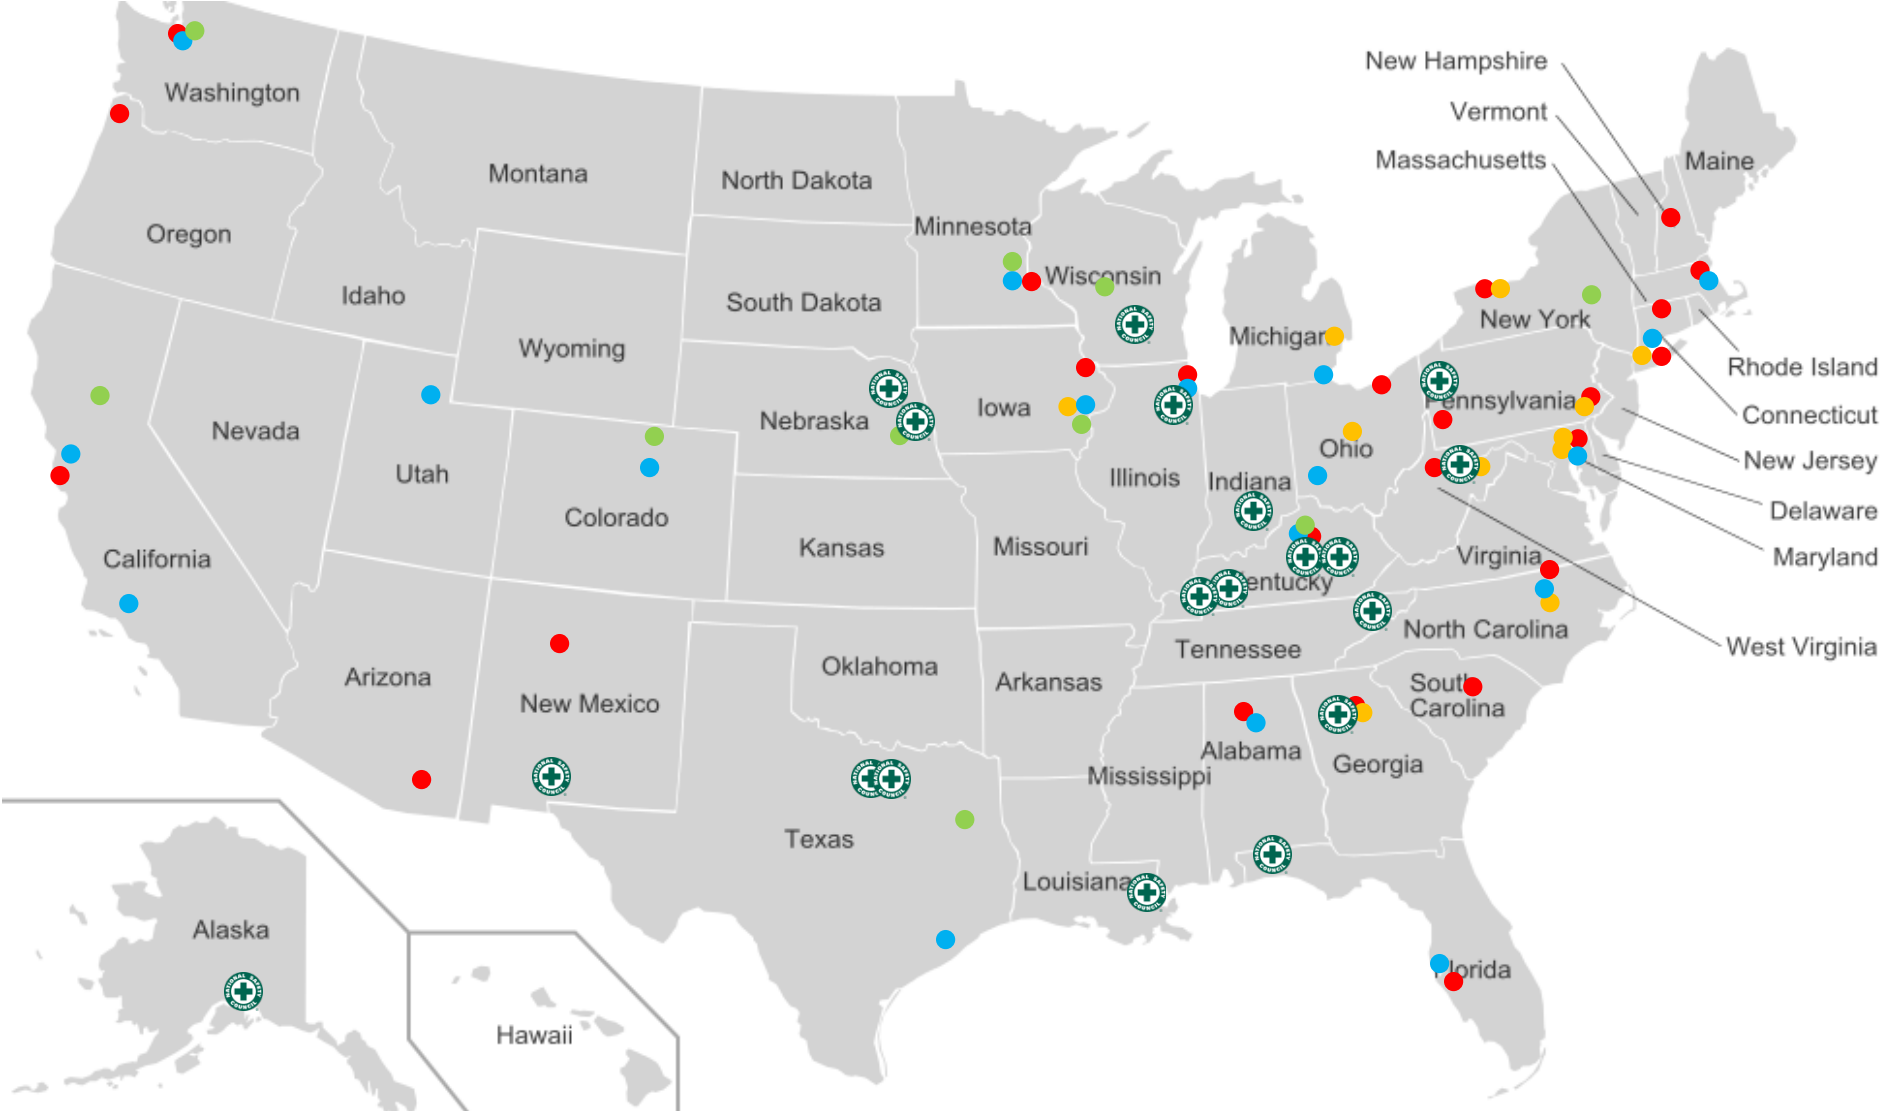

# Safe Communities & Injury Prevention Resource Centers, U.S., 2016

	National Safety Council Safe Communities
	CDC / Prevention Research Centers
	CDC / Injury Control Research Centers
	NIOSH / Education and Research Centers (ERCs)
	NIOSH / Agricultural Centers

National Safety Council Safe Communities

- AK** Anchorage
- FL** Santa Rosa County
- GA** Emory University
- IL** Village of New Lenox
- KY** Jessamine County
- KY** Madison County
- KY** Murray State University
- KY** Western Kentucky University
- LA** City of Hammond
- NE** City of Norfolk
- NM** Doña Ana County
- PA** City of New Castle
- TN** Sullivan County
- TX** Dallas
- TX** Fort Worth
- WI** Madison-Dane County
- WV** West Virginia University/Greater Morgantown

- NM** U of New Mexico Health Sciences Center
- NY** NYU School of Medicine and City University School of Public Health
- NY** University of Rochester
- OH** Case Western Reserve University
- OR** Oregon Health & Science University
- PA** U Penn
- PA** U of Pittsburgh
- SC** U OF South Carolina Columbia
- WA** U of Washington
- WV** West Virginia University

NIOSH / Agricultural Health & Safety Centers

- CA** U of California at Davis
- CO** Colorado State University
- IA** U of Iowa
- KY** U of Kentucky
- MN** U of Minnesota
- NE** U of Nebraska
- NY** New York Center for Agricultural Medicine and Health
- TX** U of Texas Health Science Center Tyler
- WA** U of Washington
- WI** National Children's Center for Rural and Agricultural Health and Safety